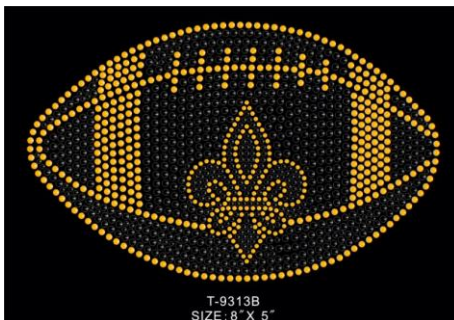

Black & Gold Shirts

Custom Rhinestone/stud Designs by: A & M Enterprises

Designs can be viewed at: www.ammonograms.com

FDL Horizontal Football

Believe Dat!

Black & Gold FDL

Football FDL

Half & Half

Vertical Football FD

Section FDL

Side FDL

Tanks, Short Sleeve, Long Sleeve, Jackets, & Sweatshirts Available in: White, Black, & Dark Gray

Non-Fitted or Fitted Ladies Short Sleeve Shirts or Tanks - SM – XXLG \$21.75
Ladies XXL or Unisex short sleeve shirt XXXL – XXXXL - \$23